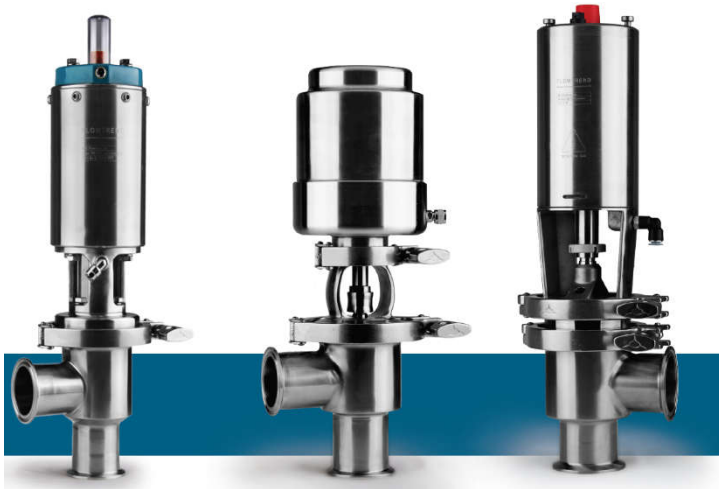

SEAT VALVES

SAMPLE VALVES

CHECK VALVES

VACUUM BREAKERS

BUTTERFLY

VALVES

EDF
For dairy, food, beverage, brewery, pharmaceutical, cosmetic.

Pharma Ball
For handling of aggressive media and chemicals utilizing Duplex SS & PVDF.

Aggro Ball
For critical applications in the pharmaceutical industry; Made in Duplex SS & PVDF.

For water treatment, vacuum, & Gas.